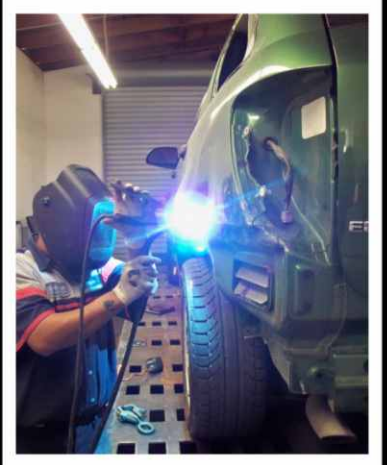

Collision Shop
SOLUTIONS

This store has been personally inspected by "Collision Shop Solutions" and has qualified as a "PREMIER Body Shop". Qualifying "Premier Body Shops" are inspected to ensure they are fully tooled to perform repairs to I-CAR standards and are staffed with trained and experienced technicians, managers and estimators.

Insurance
DRP NETWORK
Program

Contact: Christine Venter
Phone: (909) 798-1136

Note: "We Pick Shops for the DRP NETWORK Program - Shops Don't Pick Us"